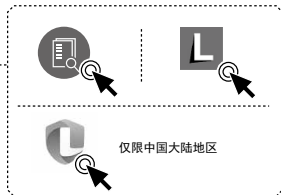

First Edition
(November 2023)

© Copyright Lenovo 2023.

LENOVO, LENOVO logo, ThinkCentre, and ThinkCentre logo are trademarks of Lenovo. DisplayPort is a trademark of the Video Electronics Standards Association. The terms HDMI and HDMI High-Definition Multimedia Interface are trademarks or registered trademarks of HDMI Licensing LLC in the United States and other countries.

LIMITED AND RESTRICTED RIGHTS NOTICE: If data or software is delivered pursuant to a General Services Administration "GSA" contract, use, reproduction, or disclosure is subject to restrictions set forth in Contract No. GS-35F-05925.

Reduce

Reuse

Recycle

For FSC Mix logo only